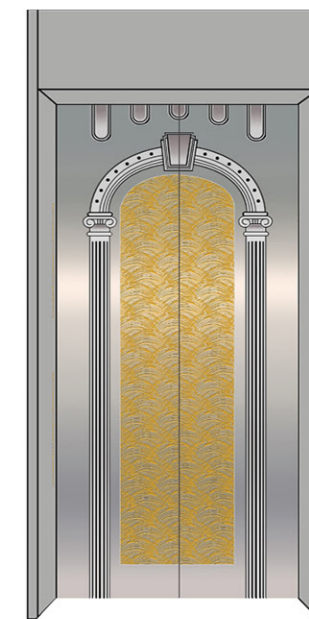

HD-M1909

镜面蚀刻不锈钢
Mirror-etched stainless steel