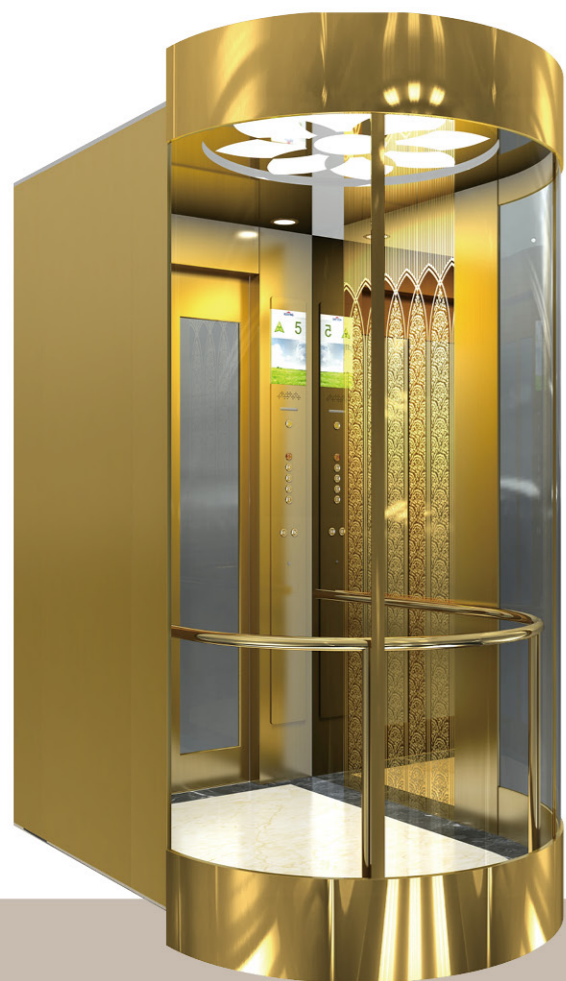

Sightseeing car

观光轿厢

扫描二维码
360°了解轿厢

扫描二维码
360°了解轿厢

扫描二维码
360°了解轿厢

扫描二维码
360°了解轿厢

HD-G2005 选配 Optional

上下罩：钛金镜面不锈钢
观光壁：夹胶安全玻璃
吊顶：钢板烤漆
轿壁：钛金镜面蚀刻不锈钢 + 钛金发纹不锈钢
扶手：落地不锈钢圆管
地板：PVC地板

Upper / lower hood: Titanium mirror stainless steel
Sightseeing wall: Laminated safety glass
Ceiling: steel paint with baking paint
Car wall: Titanium mirror etched stainless steel + Titanium hairline stainless steel
Handrail: Floor-type stainless steel round tube
Floor: PVC floor

HD-G2006 选配 Optional

上下罩：发纹不锈钢
观光壁：夹胶安全玻璃
吊顶：钢板烤漆
轿壁：发纹不锈钢
扶手：落地不锈钢圆管
地板：PVC地板

Upper / lower cover: Hairline stainless steel
Sightseeing wall: Laminated safety glass
Ceiling: Steel paint with baking paint
Car wall: Hairline stainless steel
Handrail: Floor-type stainless steel round tube
Floor: PVC floor

HD-G2007 选配 Optional

上下罩：发纹不锈钢
观光壁：夹胶安全玻璃
吊顶：钢板烤漆
轿壁：发纹不锈钢
扶手：落地不锈钢圆管
地板：PVC地板

Upper / lower cover: Hairline stainless steel
Sightseeing wall: Laminated safety glass
Ceiling: Steel paint with baking paint
Car wall: Hairline stainless steel
Handrail: Floor-type stainless steel round tube
Floor: PVC floor

HD-G2008 选配 Optional

上下罩：发纹不锈钢
观光壁：夹胶安全玻璃
吊顶：钢板烤漆
轿壁：发纹不锈钢
扶手：落地不锈钢圆管
地板：PVC地板

Upper / lower hood: Hairline stainless steel
Sightseeing wall: Laminated safety glass
Ceiling: Steel paint with baking paint
Car wall: Hairline stainless steel
Handrail: Floor-type stainless steel round tube
Floor: PVC floor